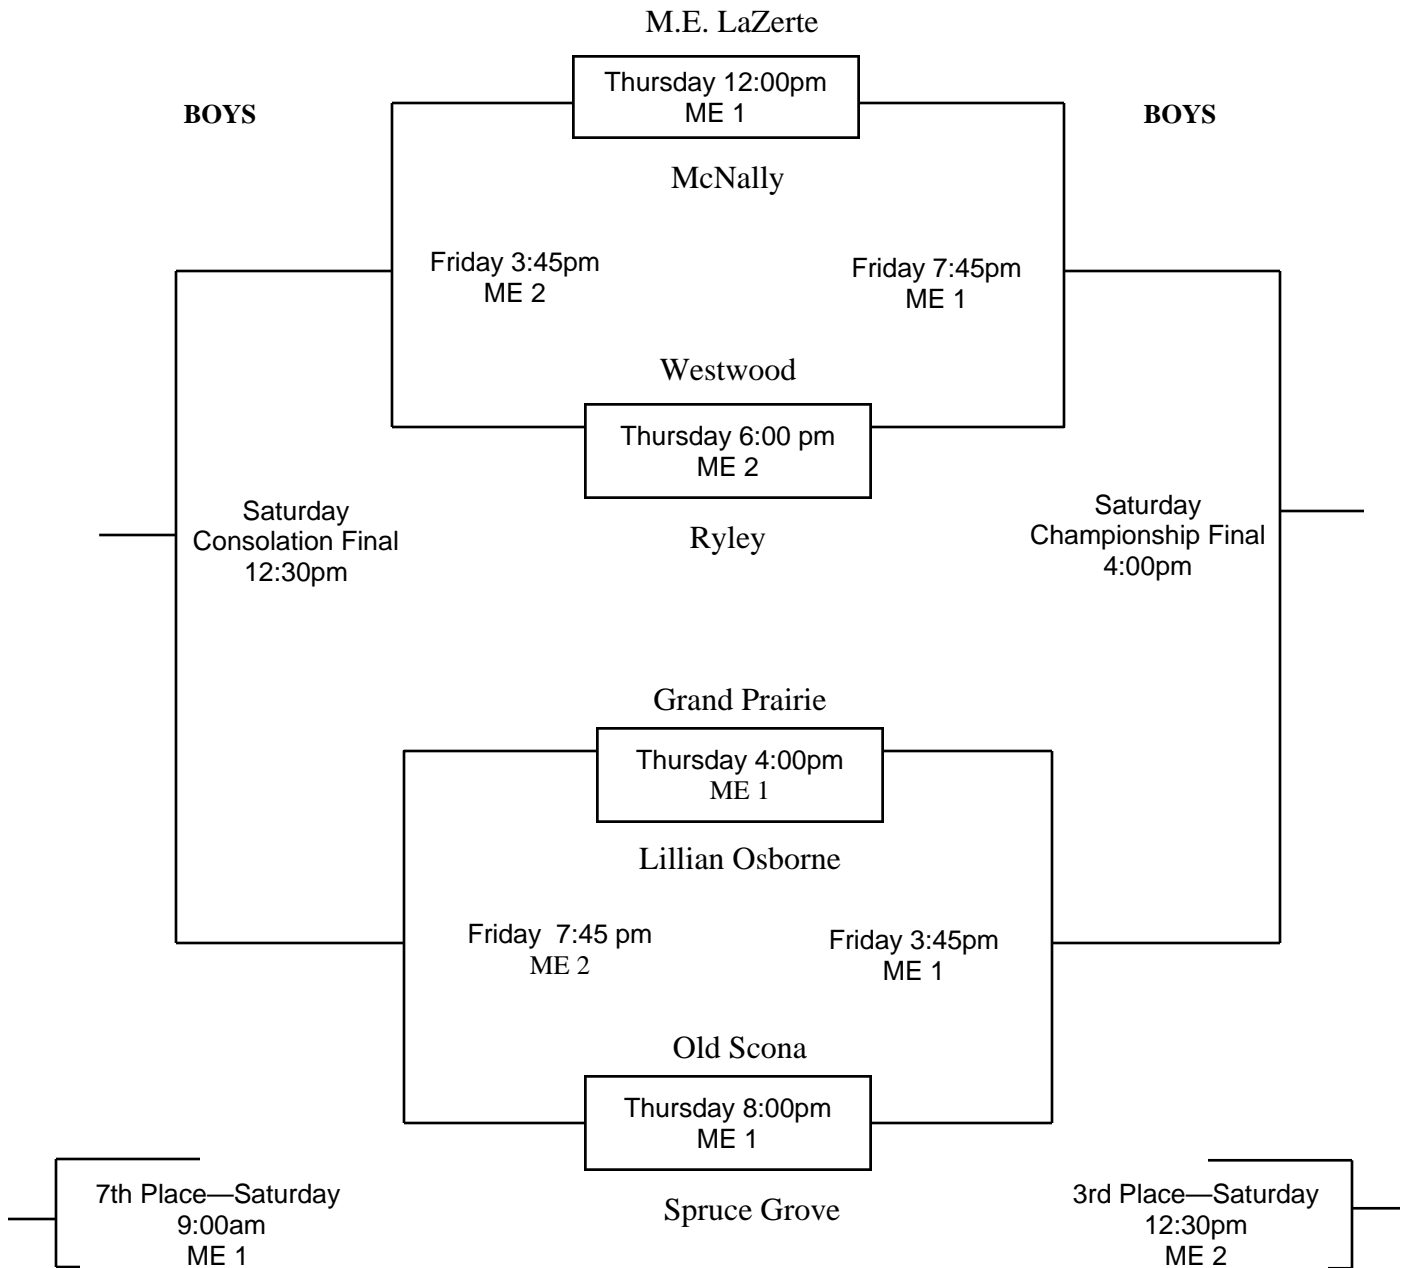

THOM ELNISKI MEMORIAL TOURNAMENT 2012
SENIOR BOYS TOURNAMENT DRAW
February 2– 4 , 2012

THE TOP TEAM ON THE DRAW FOR EACH GAME IS THE HOME TEAM. HOME TEAM WILL WEAR THE LIGHTER JERSEY.