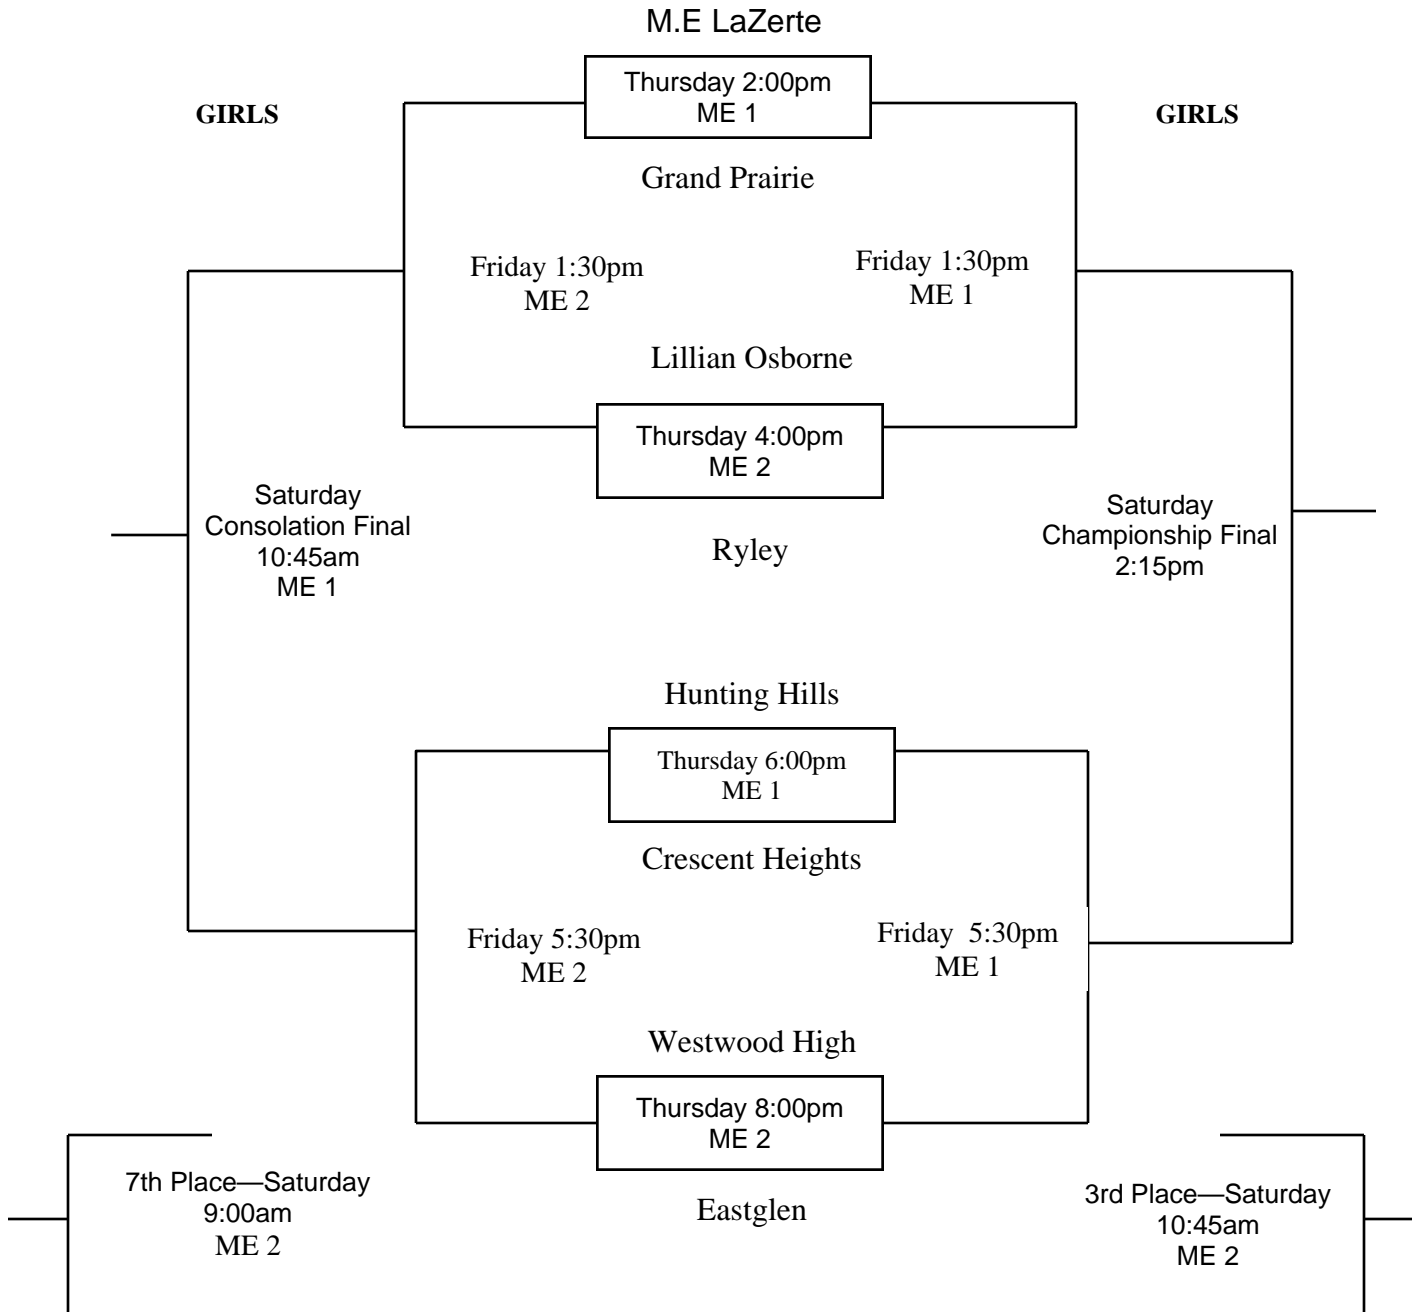

**THOM ELNISKI MEMORIAL TOURNAMENT 2012
SENIOR GIRLS TOURNAMENT DRAW
February 2 - 4 , 2012**

THE TOP TEAM ON THE DRAW FOR EACH GAME IS THE HOME TEAM. HOME TEAM WILL WEAR THE LIGHTER JERSEY.